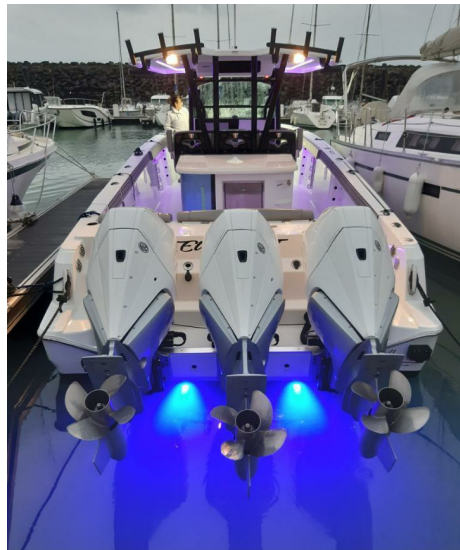

RCMARINE
OCCASIONS

RCMARINE
OCCASIONS