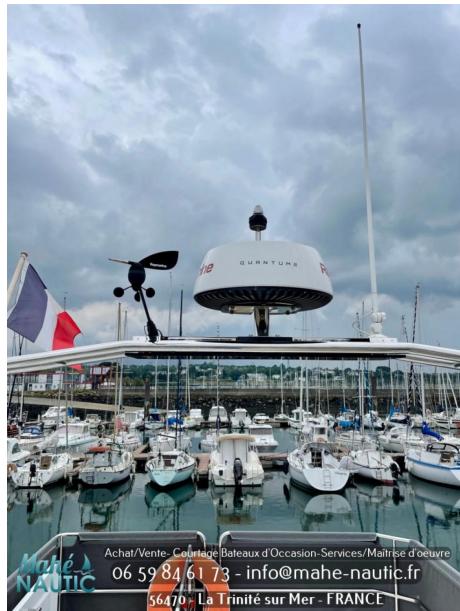

SALE PRE OWNED

Achat/Vente- Courtage Bateaux d'Occasion-Services/Maîtrise d'oeuvre

beneteau Swift trawler 35 02 84 61 73 - info@mahe-nautic 289 000 € All Tax Included

55470 - La Trinité sur Mer - FRANCE

Description

YEAR

2020

WIDTH

3.96

LENGTH

10.84

HORSE POWER

0 X 425ch CV

General

TYPE	BRAND	MODEL	CURRENT LOCATION
Motorboat	beneteau	Swift trawler 35	Bretagne

Engine room

NUMBER OF ENGINES HORSE POWER (CV)	PROPULSION	FUEL
0 x 425ch	In-bord > Ligne d'Arbre	Diesel

Mahe
NAUTIC

Achat/Vente- Courtage Bateaux d'Occasion - Services/Maîtrise d'oeuvre