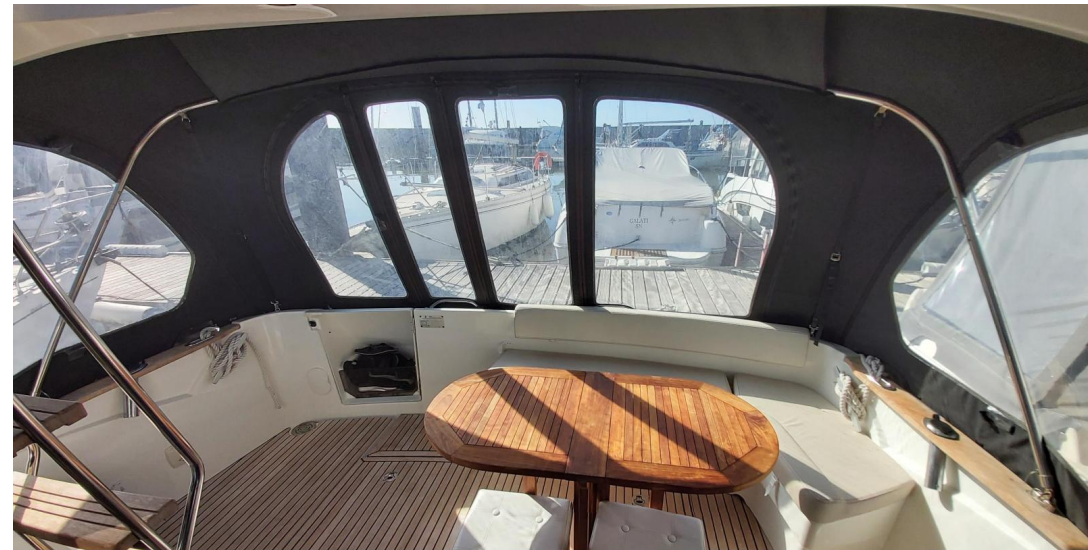

RCMARINE
OCCASIONS