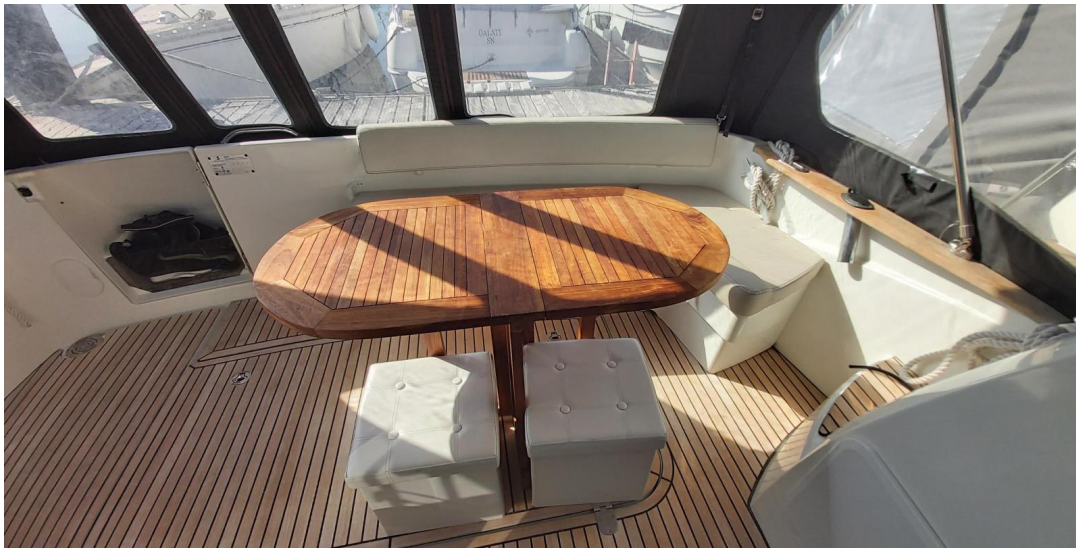

RCMARINE
OCCASIONS