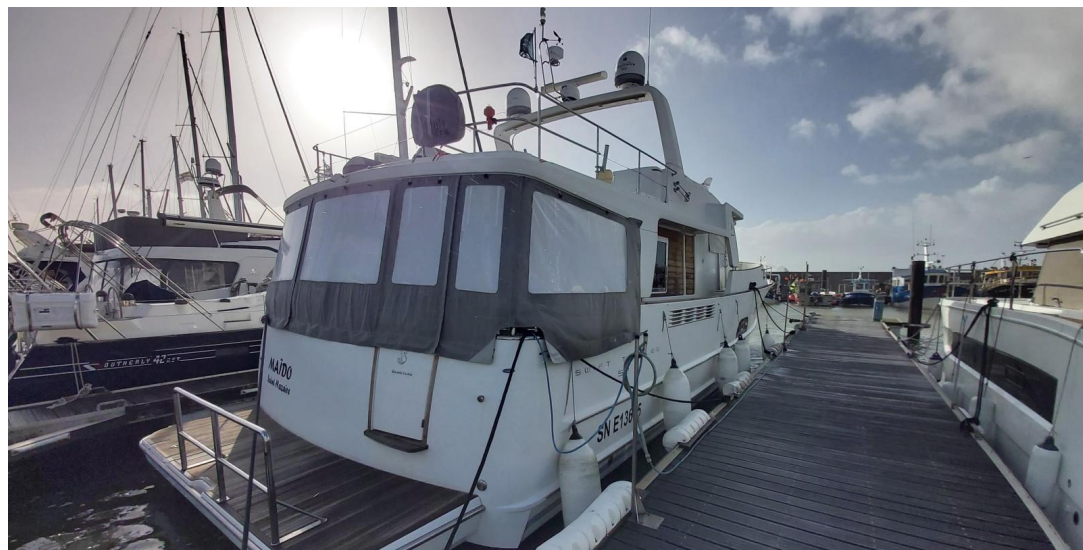

RCMARINE
OCCASIONS