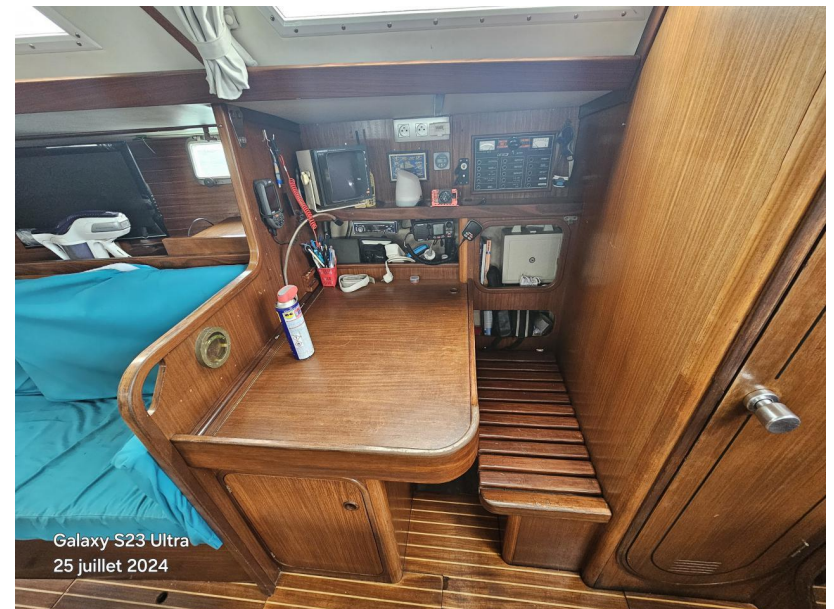

Galaxy S23 Ultra
25 juillet 2024