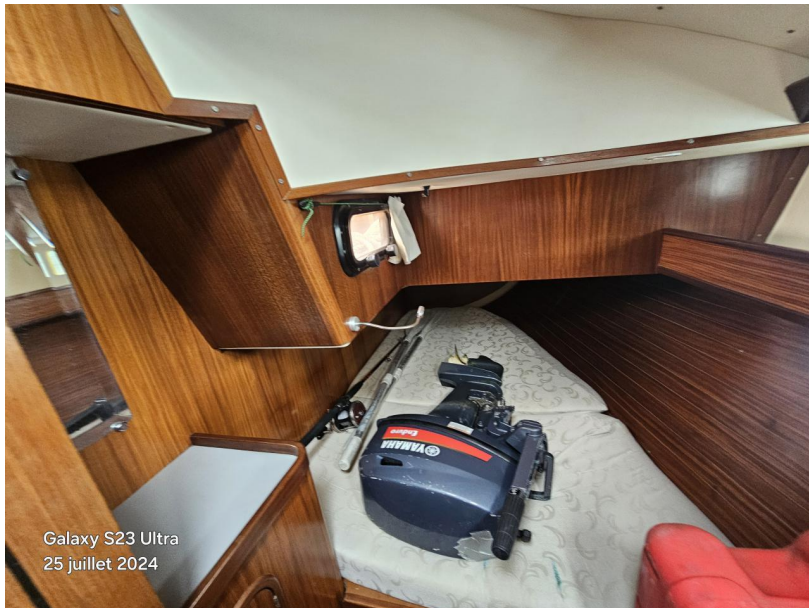

Galaxy S23 Ultra
25 juillet 2024