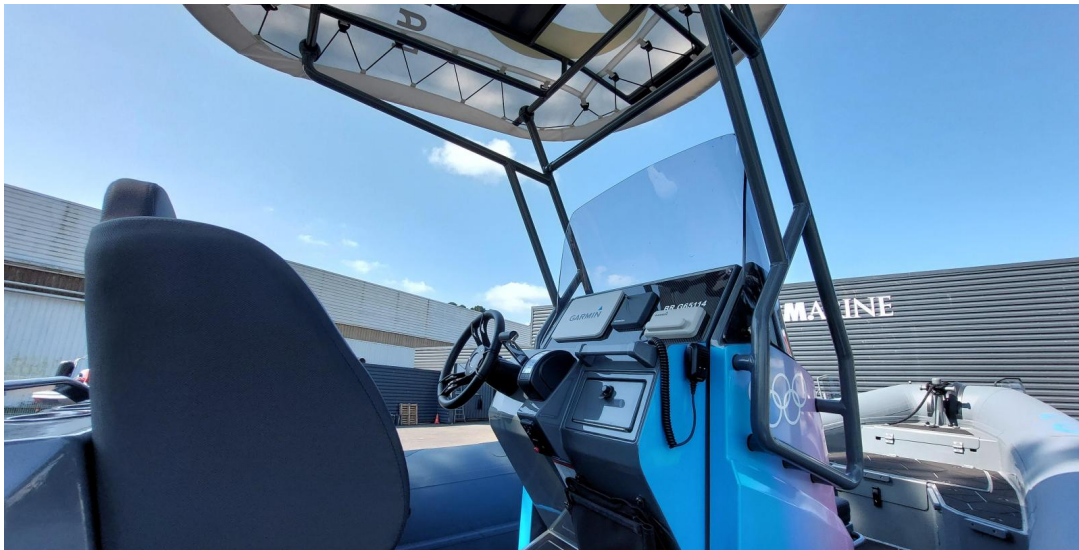

**Engine room**

---

ENGINE	NUMBER OF ENGINES HORSE POWER (CV)	ENGINE HOURS	PROPELLERS
HONDA	1 x 250	65	OutBoard

RCMARINE

RCMARINE

RCMARINE

RCMARINE

**RCMARINE**