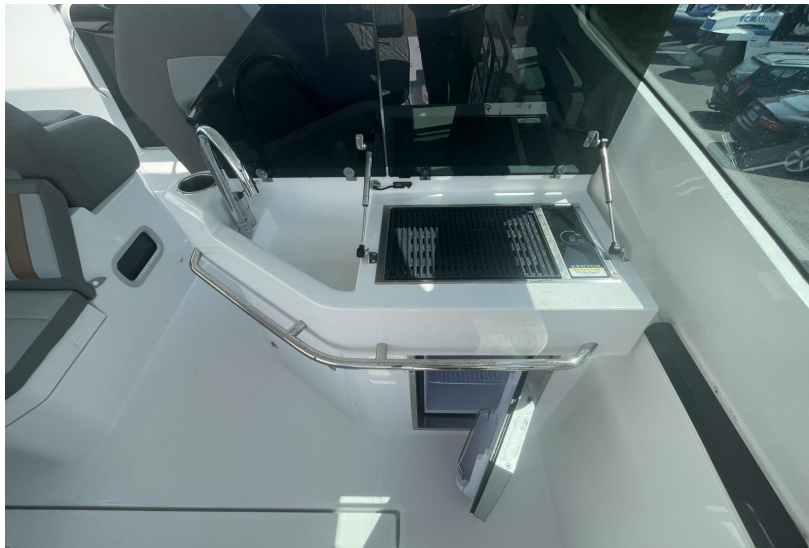

RCMARINE
OCCASIONS