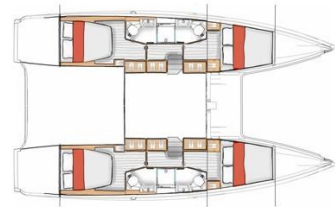

WIDTH

7.25

DRAFT

1.48

CABINS

3

BATHROOMS

3

Electricity / air conditioning

BATTERY
CHARGER

Electricity / air conditioning description

Charger

VERSION 3 CABINES

VERSION 4 CABINES

Plans d'aménagement

CARRÉ ET COCKPITS