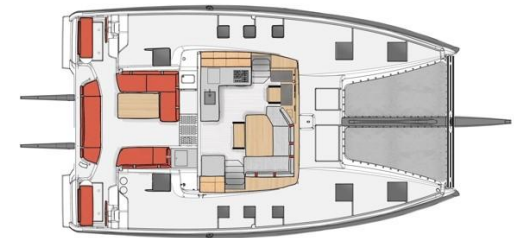

WIDTH

7.25

DRAFT

1.48

CABINS

3

BATHROOMS

3

Electricity / air conditioning

BATTERY
CHARGER

Electricity / air conditioning description

Charger

VERSION 3 CABINES

VERSION 4 CABINES

Plans d'aménagement

CARRÉ ET COCKPITS