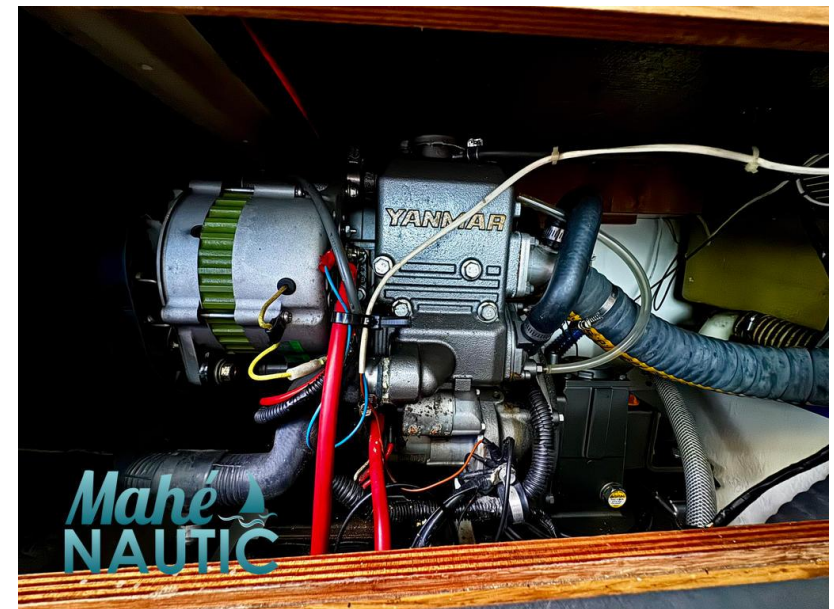

9.90

WIDTH

2.75

General

TYPE	BRAND	MODEL	CURRENT LOCATION
Sailboat	franck roy	Solenn 32	Bretagne

Engine room

NUMBER OF ENGINES (CV)
0

ISO 9650