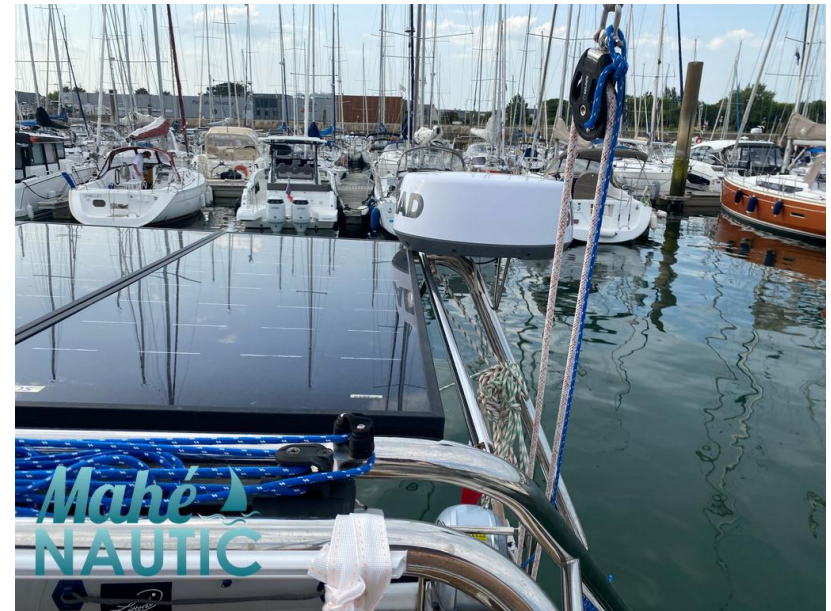

SALE PRE OWNED

Mahé
NAUTIC

dehler 38 sq

305 000 € All Tax Included

Specifications

YEAR

2020

LENGTH

330

HORSE POWER

0 X 40 CV

General

TYPE	BRAND	MODEL
Sailboat	dehler	38 sq

Engine room

ENGINE	NUMBER OF ENGINES HORSE POWER (CV)	ENGINE HOURS	FUEL
YANMAR	0 x 40	330	Diesel

Mahé
NAUTIC