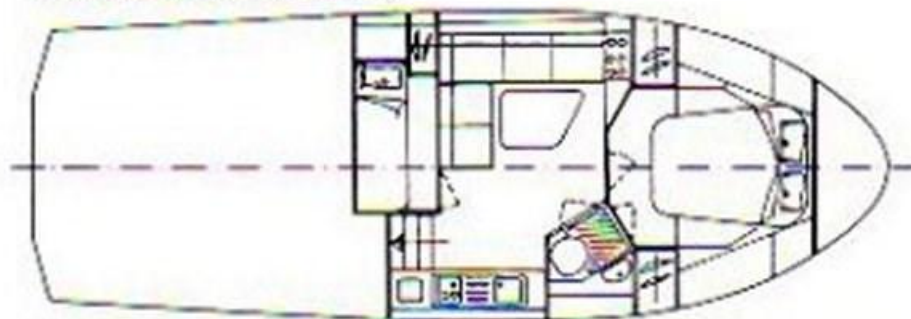

VERSIONE SEI POSTI LETTO

SALE PRE OWNED

azimut Az 38 open

57 000 € All Tax Included

Description

teak deck; 5% brokerage commission + 22% VAT to be paid by the buyer (VAT is calculated only on the amount of the commission)